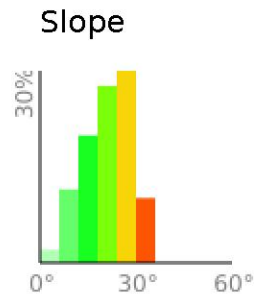

Johnstone Peak Trail

range 6949' to 9895' gain 394' loss 3337' exaggeration 3.8x

Slope Angle (top), Land Cover (middle), Tree Cover (bottom)

Min 6951'
Avg 8487'
Max 9897'
Delta 2946'

Min 2°
Avg 20°
Max 33°