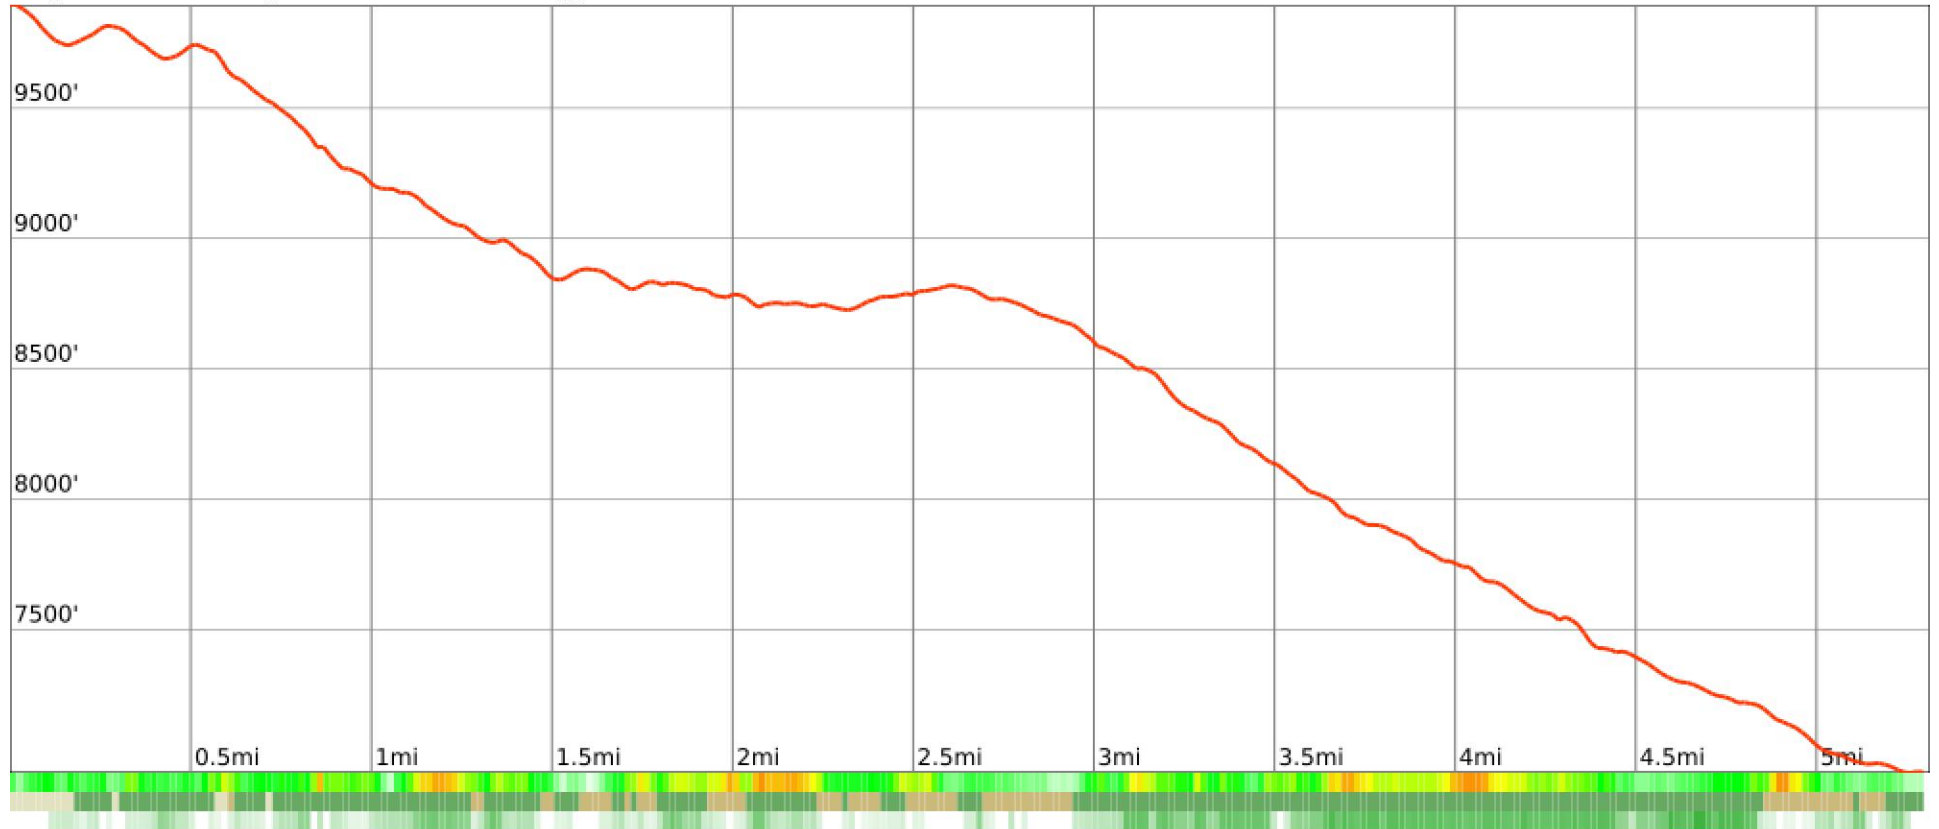

Johnstone Peak Trail

range 6949' to 9895' gain 394' loss 3337' exaggeration 3.8x

Slope Angle (top), Land Cover (middle), Tree Cover (bottom)

Min 6951'
Avg 8487'
Max 9897'
Delta 2946'

Min 2°
Avg 20°
Max 33°

Forest 72%
Shrub 23%
Grassland 5%