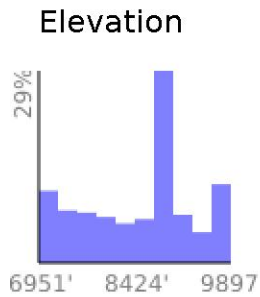

Johnstone Peak Trail

range 6949' to 9895' gain 394' loss 3337' exaggeration 3.8x

Slope Angle (top), Land Cover (middle), Tree Cover (bottom)

Min 6951'
Avg 8487'
Max 9897'
Delta 2946'

Min 2°
Avg 20°
Max 33°