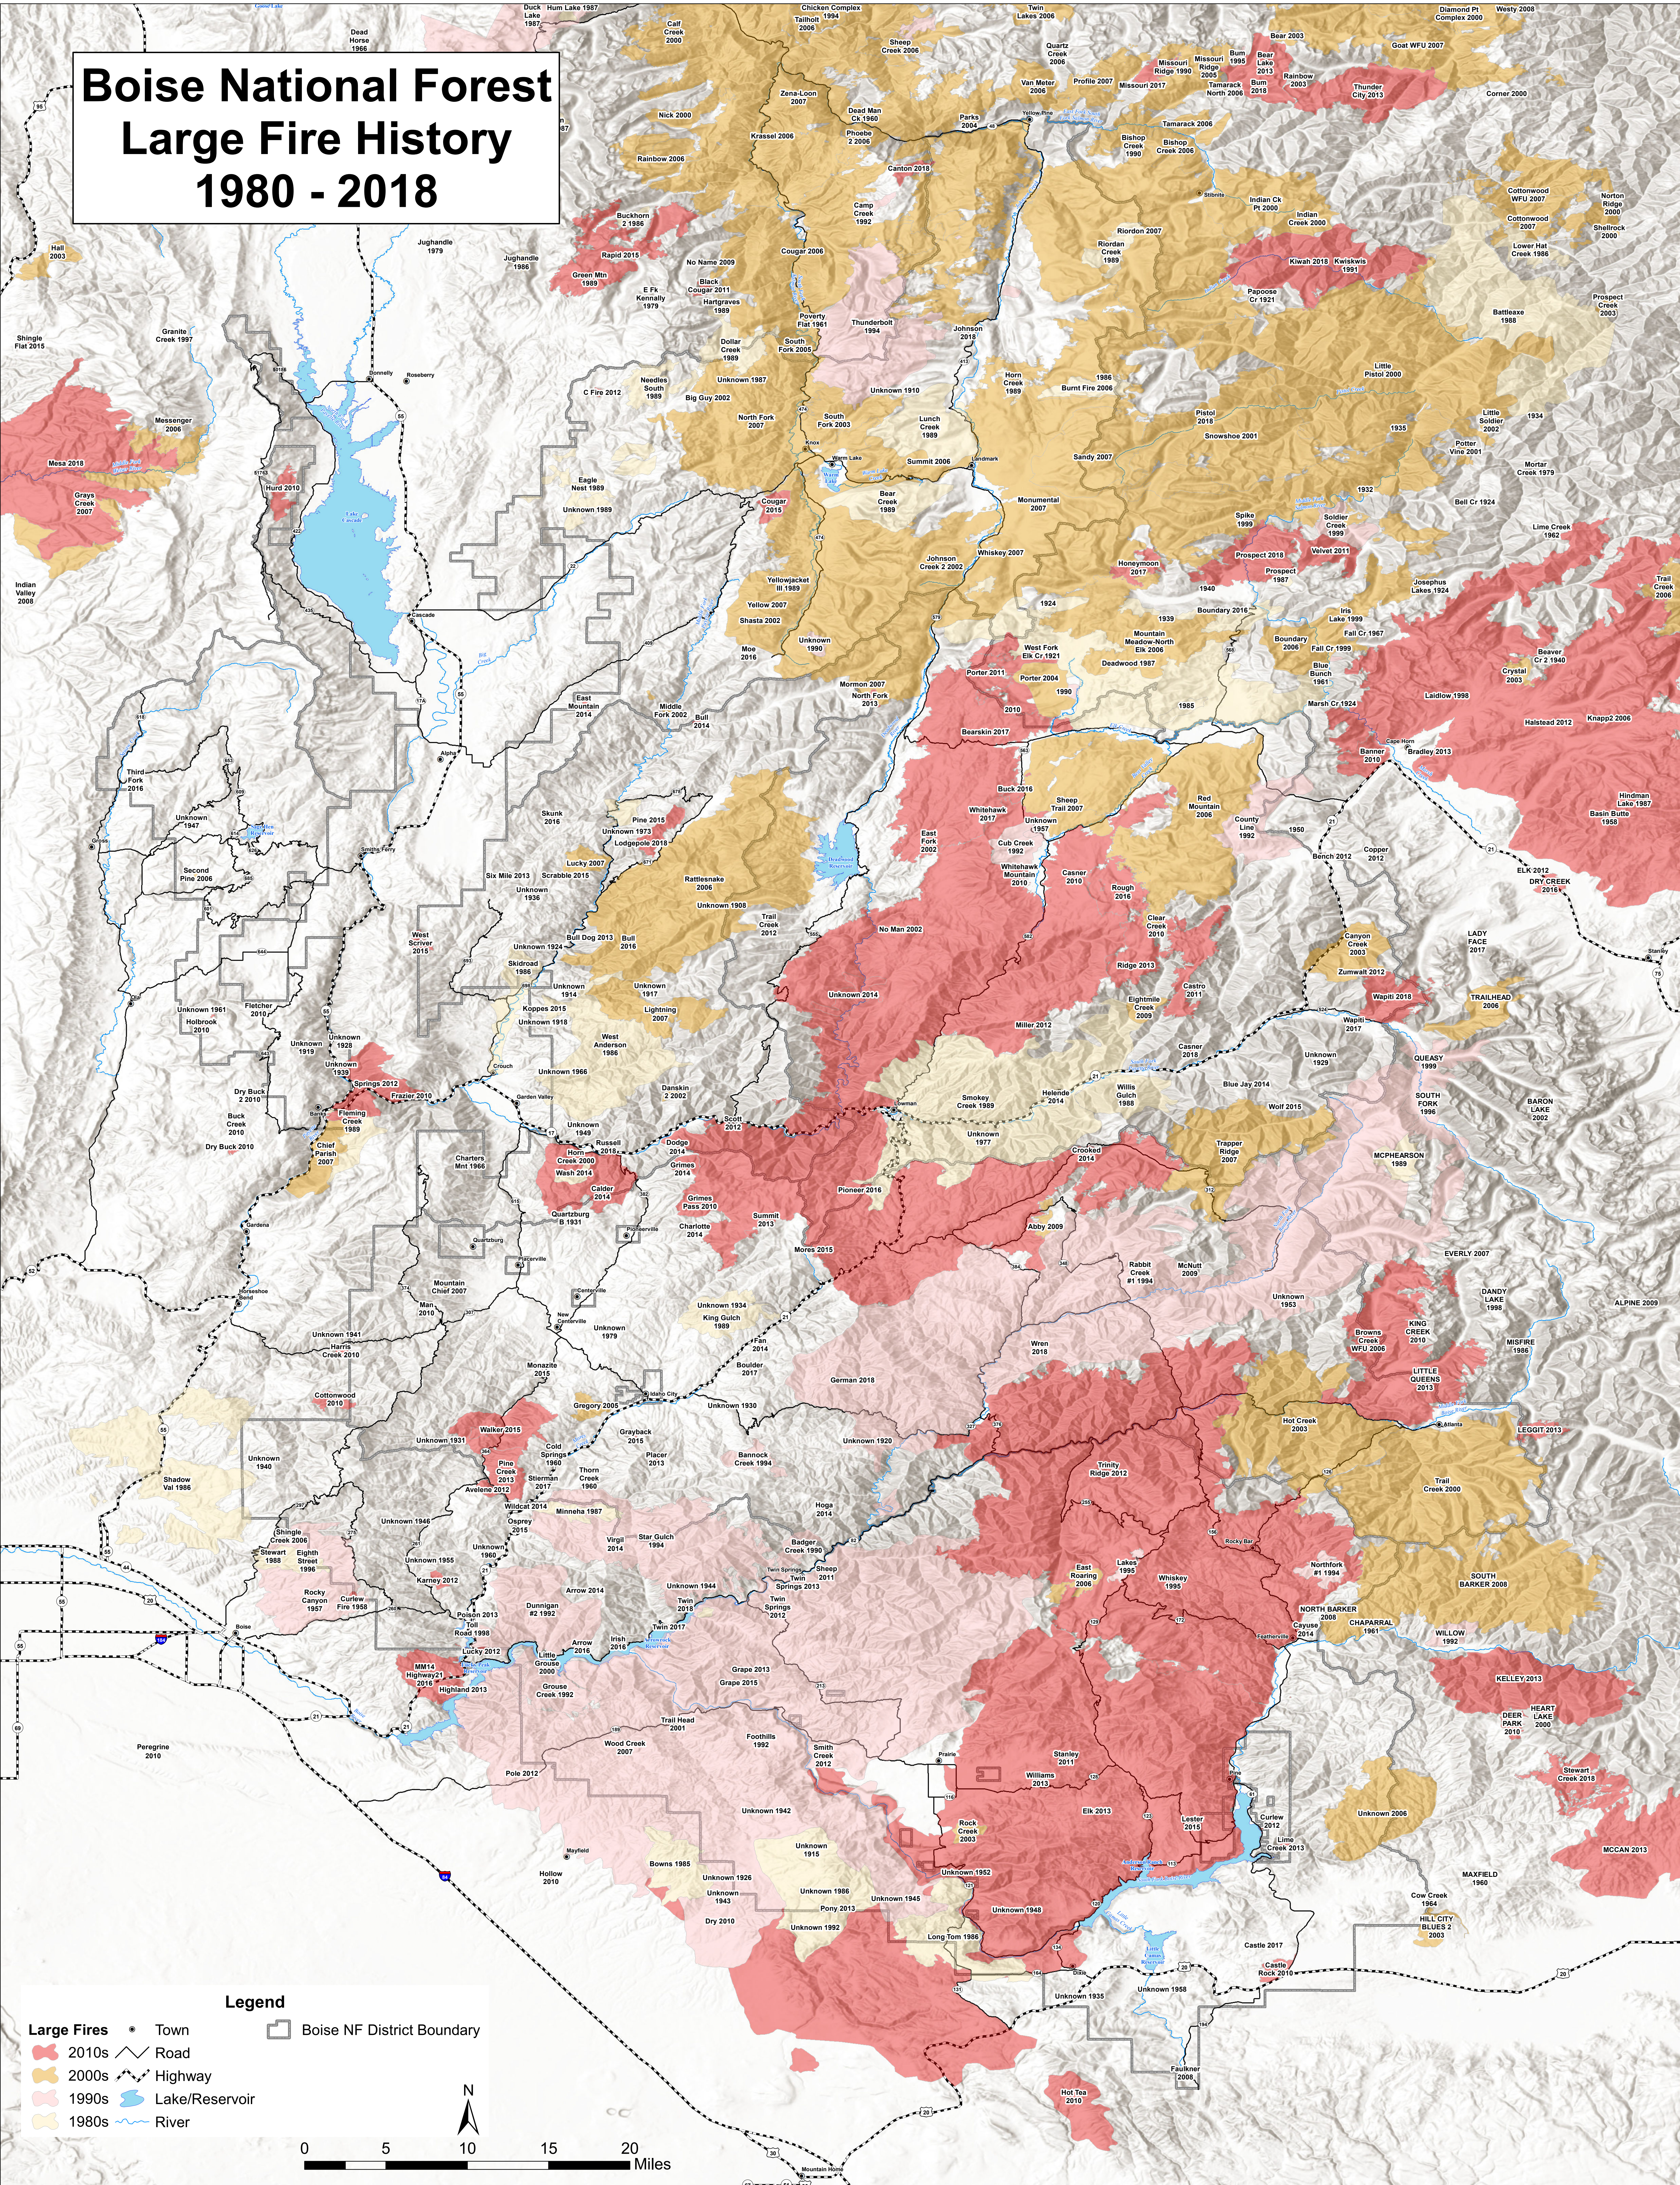

# Boise National Forest Large Fire History 1980 - 2018

### Legend

- Large Fires
- Town
- Boise NF District Boundary
- Road
- Highway
- Lake/Reservoir
- River
- 2010s
- 2000s
- 1990s
- 1980s